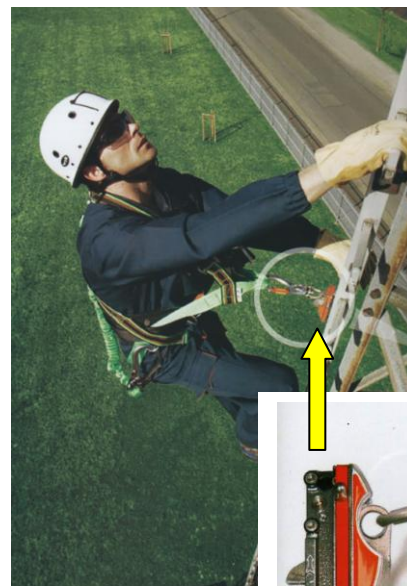

Safety Eyebolts – Abseiling & Rope Access Anchors – Mobile Man Anchors

Chapter 5 – Guardrails

Free Standing Guardrails – Fixed Guardrails

Chapter 6 – Suspended Access Equipment

Cradle Systems

Chapter 7 – Skyway Facilities Services

Certification – Maintenance & Consultancy, Training – Working Safely at Heights

Example of Skyway Vertical Fall Arrest Glideloc System in operation – on page 6 of our new brochure

The system complies with EN353-1. Here is an example of the 'Zoom in' picture of the system on the accompanying information page 7