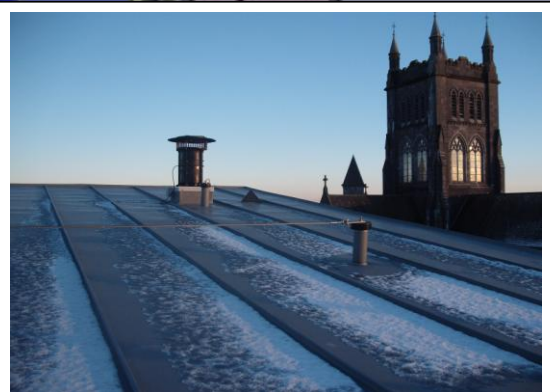

Sligo - Abbots

Antrim – Corrymeela Community Centre

SKYWAY
Leaders in Safety at Height

Limerick - Dell

Dublin – Montevetro

Cork – The Glen Church

Waterford - Mount Mellory Abbey

Ireland's No. 1 Leaders in Safety at Height