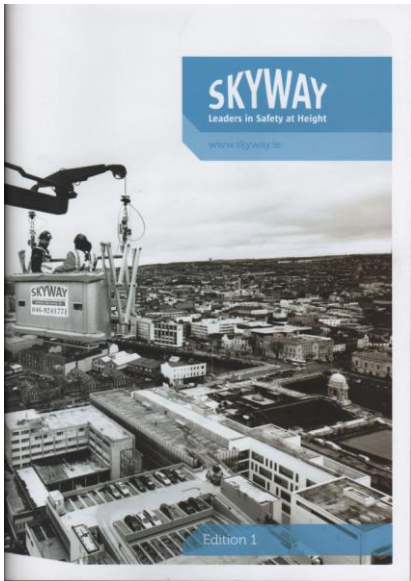

Hi-Safe!

The Information Newsletter of Skyway – Ireland's Safe Access Equipment Professionals – Spring 2011

**New Skyway Catalogue
receives widespread acclaim**

Our new 50 page catalogue contains a wealth of information about the different products and services that Skyway provides.

If you would like us to send you a copy of it, please contact us at:

Tel: 046 924 1771 / 0800 9179932

Email us at: contactus@skyway.ie

Or you can view our catalogue or download on line at:

www.skyway.ie

For more about our new catalogue, see page 5

Proudly Looking Up to a Challenging Future

There is no question about it, these are challenging times for all of us. It's at times like these when 'quality' and 'service' are hugely important to the welfare of a company.

These are two areas which Skyway has always held in top priority and over the years we have invested heavily in developing our skills, our products and services in these key areas for success.

The results have been hugely positive for both our company and our customers alike:

Our customers have received a quality of service which is second to none anywhere, backed with a level of engineering expertise and a 'Safety at Heights' record that we are all very proud of.

While Skyway has continued to grow and expand our services both at home and overseas, our challenge for the coming year is to continue our track record of growth by offering our clients the best service at height available anywhere. We feel we are ideally positioned to meet that challenge.