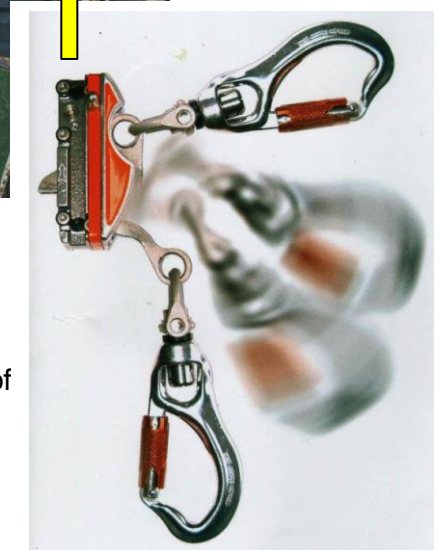

Chapter 2 – Walkways & Work Platforms

Roof Walkways – Customised Work Platforms

Chapter 3 – Fall Arrest & Fall Restraint Systems

Skyway Cable System – Kingspan Safetraxx

Chapter 4 – Safety Eyebolts & Anchor Points

Safety Eyebolts – Abseiling & Rope Access Anchors – Mobile Man Anchors

Chapter 5 – Guardrails

Free Standing Guardrails – Fixed Guardrails

Chapter 6 – Suspended Access Equipment

Cradle Systems

Chapter 7 – Skyway Facilities Services

Certification – Maintenance & Consultancy, Training – Working Safely at Heights

Example of Skyway Vertical Fall Arrest Glideloc System in operation – on page 6 of our new brochure

The system complies with EN353-1. Here is an example of the 'Zoom in' picture of the system on the accompanying information page 7