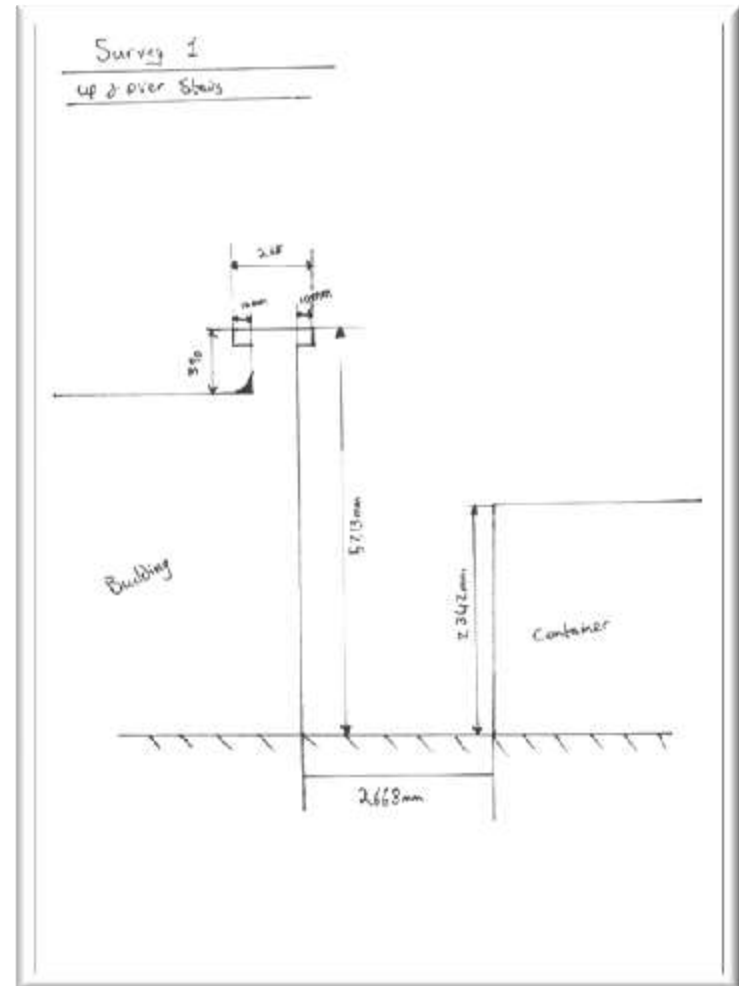

SKYWAY

Leaders in Safety at Height

Survey