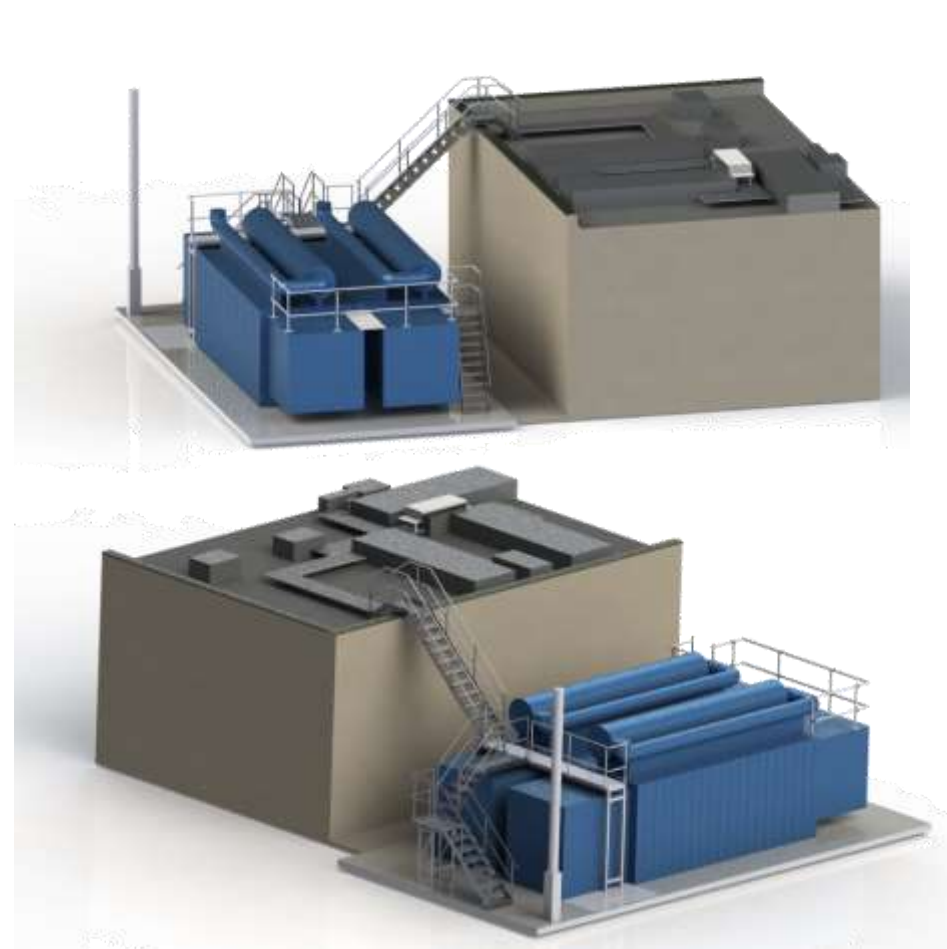

SKYWAY

Leaders in Safety at Height

Custom 3D Design for Client Approval